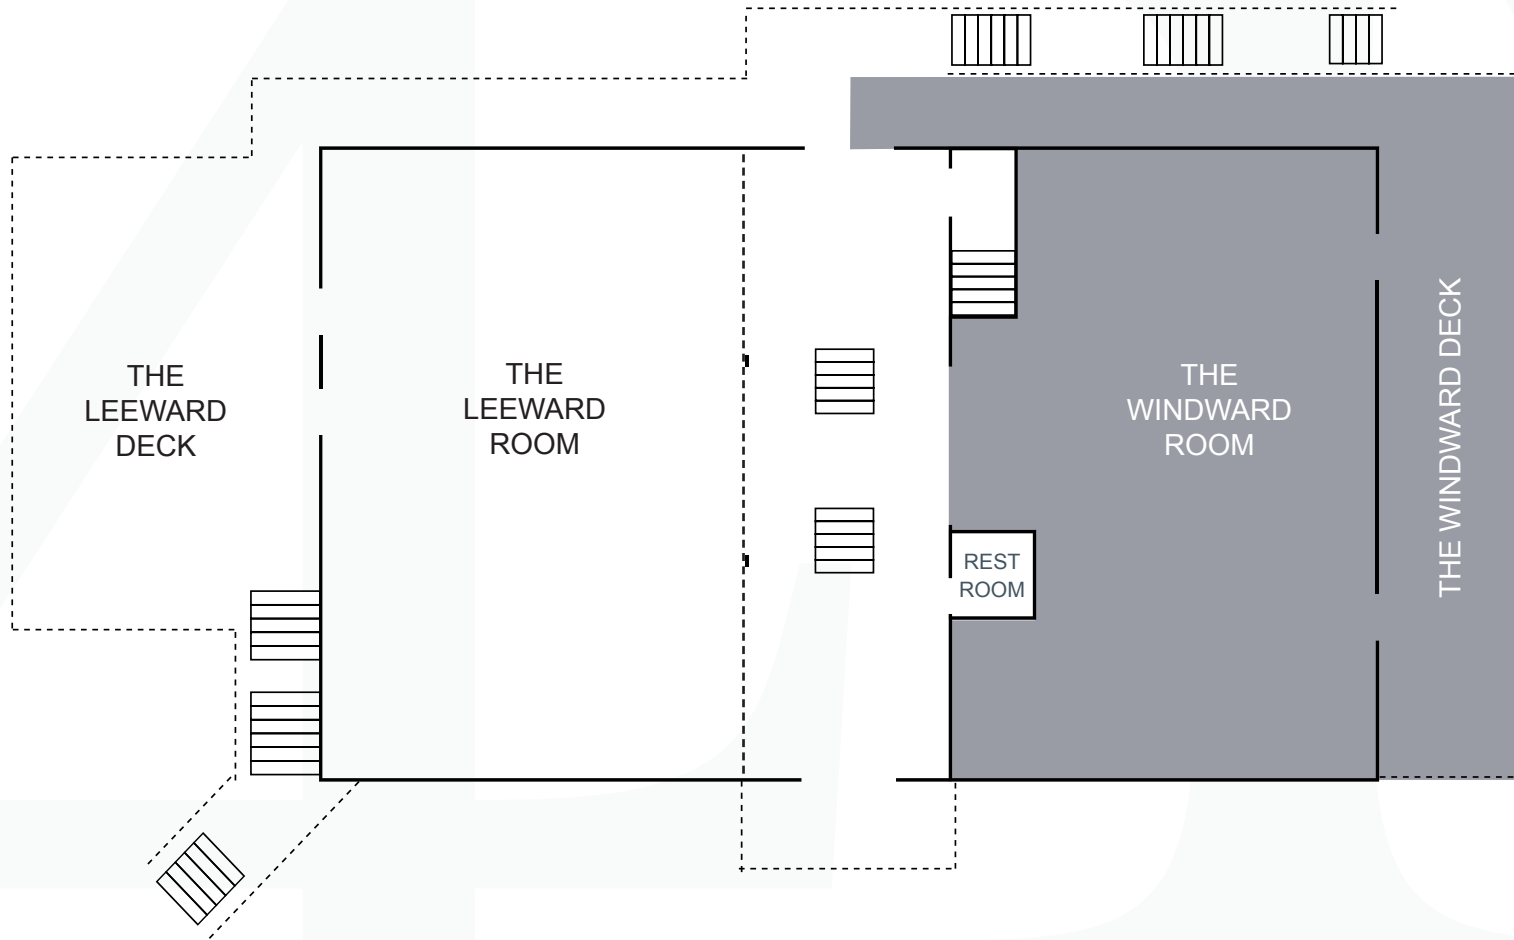

WINDWARD ROOM

Room Dimensions & Capacities

Event Space Name	Approx. L x W x H	Square Feet	Reception	Banquet	Theatre	Conference	Classroom
Windward Room & Deck		1335	85				
Windward Room	39' x 27' x 8'	975	65	50	70	26	40
Windward Deck	44' x 9'	360	25				