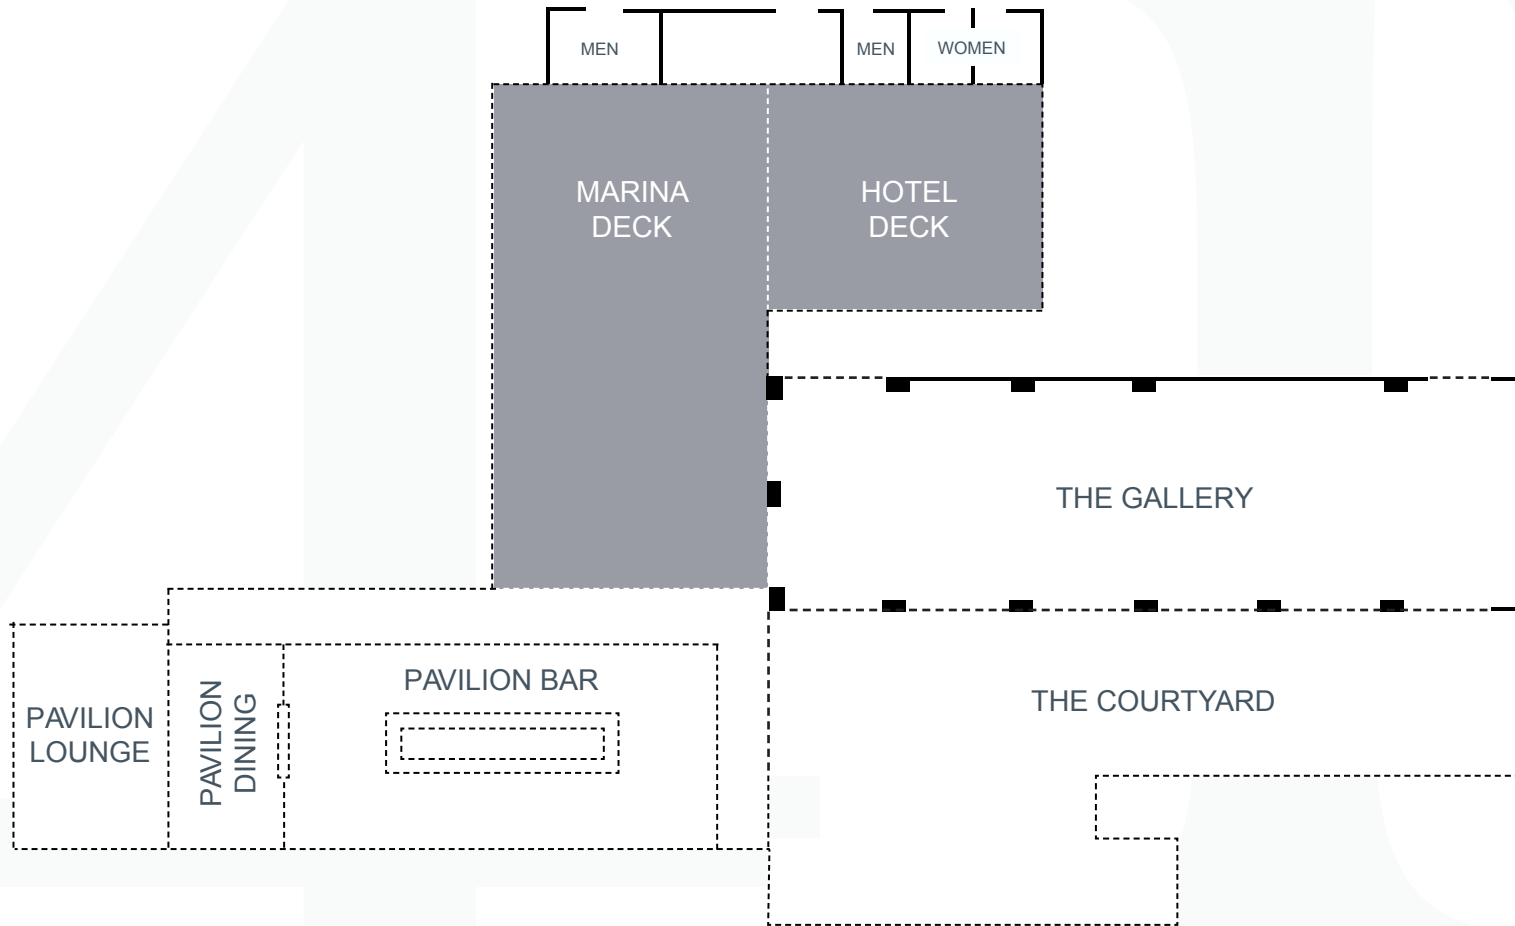

MARINA & HOTEL DECK

Room Dimensions & Capacities

Event Space Name	Approx. L x W x H	Square Feet	Reception	Banquet
Marina & Hotel Deck		2210	235	168
Marina Deck	52' x 32'	1635	160	120
Hotel Deck	25' x 21'	575	75	48