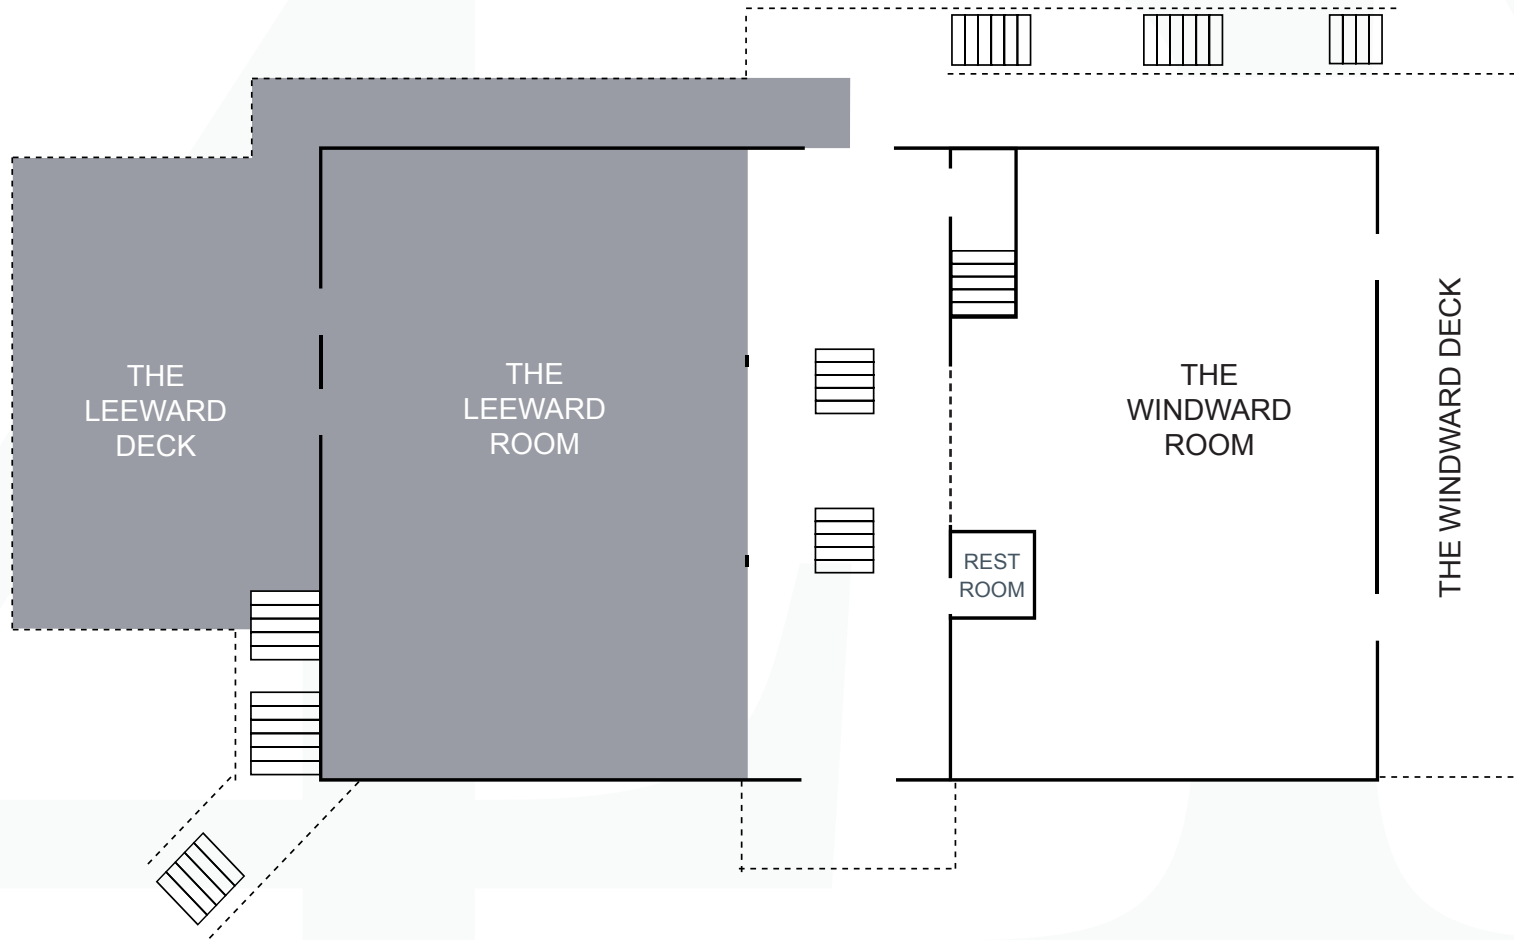

LEEWARD ROOM

Room Dimensions & Capacities

Event Space Name	Approx. L x W x H	Square Feet	Reception	Banquet	Theatre	Conference	Classroom
Leeward Room & Deck		1680	130	160	200	52	104
Leeward Room	39' x 27' x 8'	1075	80	70	100	26	50
Leeward Deck	29 x 20'	605	50				